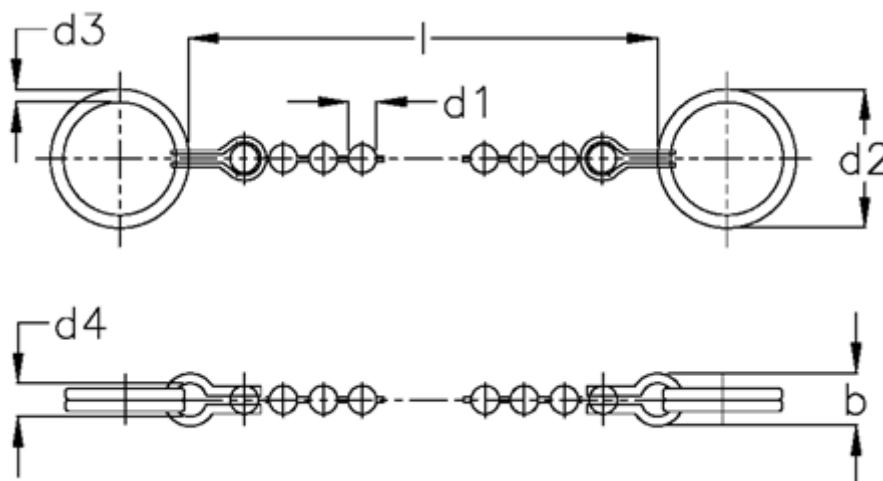

Article number: 20015100024
Description: E+G Ball chain
GN 111-1000-24

Measures

b	= 6
d1	= 3.5
d2	= 24
d3	= 1.5
d4	= 4
l	= 1000
Static load (N)	= 100